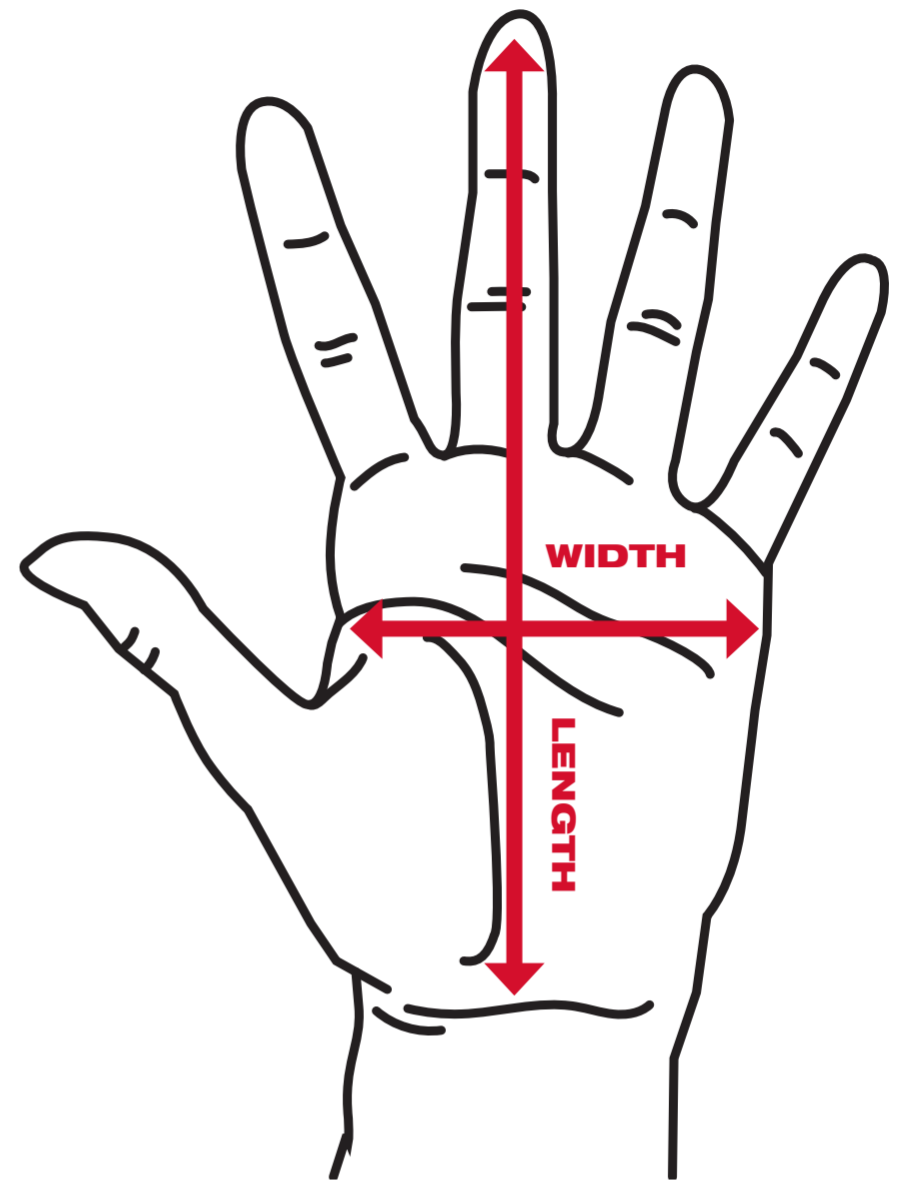

MILWAUKEE[®] DIPPED GLOVES SIZING GUIDE

MEASURE HAND AT SPECIFIED
POINTS AND MATCH MEASUREMENT
TO APPROPRIATE SIZE RANGE.

SIZE	S	M	L	XL	2X
WIDTH (in/cm)	3.30" – 3.61" 8,4 cm – 9,2 cm	3.64" – 3.84" 9,2 cm – 9,8 cm	3.87" – 4.02" 9,8 cm – 10,2 cm	4.10" – 4.31" 10,4 cm – 10,9 cm	4.35" – 4.51" 11 cm – 11,5 cm
LENGTH (in/cm)	6.69" – 7.09" 17 cm – 18 cm	7.20" – 7.50" 18,3 cm – 19 cm	7.53" – 7.73" 19,1 cm – 19,6 cm	7.77" – 7.97" 19,7 cm – 20,2 cm	8.01" – 8.21" 20,3 cm – 20,9 cm